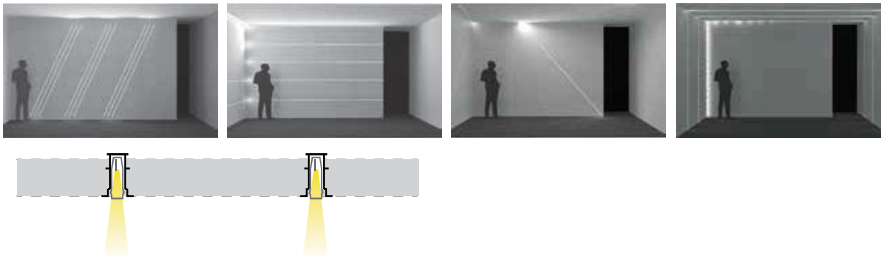

120 LEDs

120LEDs = 28,8W/mtr 3 steps 2400 / 4000 / 6000K White

Outline Lighting

This application allows impressive decorative effects on walls and false ceilings.

Background Lighting

- 3527 Chipset LED Strip
- 24 Volt DC
- 5mtr per roll
- IP20 / IP 62
- Warm 2400-Neutral 4000-Cold 6000
- 10mm Strip Width
- 5 Years Warranty on Lumpro Premium