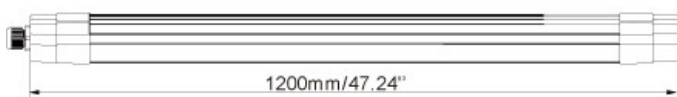

## TriProof KNOB

Screwless and knob end cover saves over 50% installation time.

- Parking / storage / warehouse
- IP65 TrProof Outdoor or Indoor design
- Fast screwless installation
- 120° frosted cover for homogene diffusion
- IK09 proof
- 4000K Daylight White
- Lifespan 30.000 Hrs L70 B50 @ 30°
- 100Lm/W or 130 Lm/W
- From 40Watt > 60Watt Power
- Lengths 120 or 150 cm
- 3 Years Warranty

### MONTAGE PLAFOND

Cheville plastique  
Vis  
Support de montage

Percer le plafond à la dimension adéquate pour la cheville

A noter : les vis et chevilles ne sont pas incluses