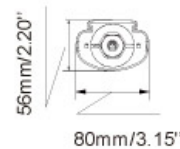

## TriProof KNOB

Screwless and knob end cover saves over 50% installation time.

- Parking / storage / warehouse
- IP65 TrProof Outdoor or Indoor design
- Fast screwless installation
- 120° frosted cover for homogene diffusion
- IK09 proof
- 4000K Daylight White
- Lifespan 30.000 Hrs L70 B50 @ 30°
- 100Lm/W or 130 Lm/W
- From 40Watt > 60Watt Power
- Lengths 120 or 150 cm
- 3 Years Warranty