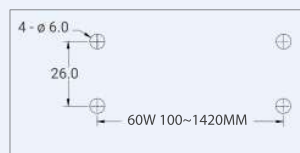

Percer le plafond à la dimension adéquate pour la cheville

A noter : les vis et chevilles ne sont pas incluses