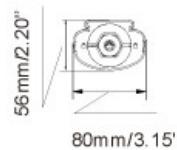

## TriProof KNOB

Screwless and knob end cover saves over 50% installation time.

- Parking / storage / warehouse
- IP65 TrProof Outdoor or Indoor design
- Fast screwless installation
- 120° frosted cover for homogene diffusion
- IK09 proof
- 4000K Daylight White
- Lifespan 30.000 Hrs L70 B50 @ 30°
- 100Lm/W or 130 Lm/W
- From 40Watt > 60Watt Power
- Lengths 120 or 150 cm
- 3 Years Warranty