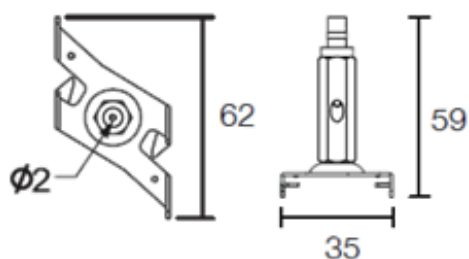

PRO-EZ0449

Accessoires Track System

Wire Suspension EZCLICK NEW

Product code White (RAL 9010)
EAN code White

PRO-EZ0449-W
8719747932483

Product code Grey (RAL 7040)
EAN code Grey

PRO-EZ0449-S
8719747932490

Product code Black (RAL 9011)
EAN code Black

PRO-EZ0449-B
8719747932506

Main materials
Net weight per piece
Inner box / outer box
Max pull streng

Steel, PVC
120 g
8 / 96 pcs
250N

Dimensions

Cable length 5m, including mounting kit

ON THE RIGHT TRACK