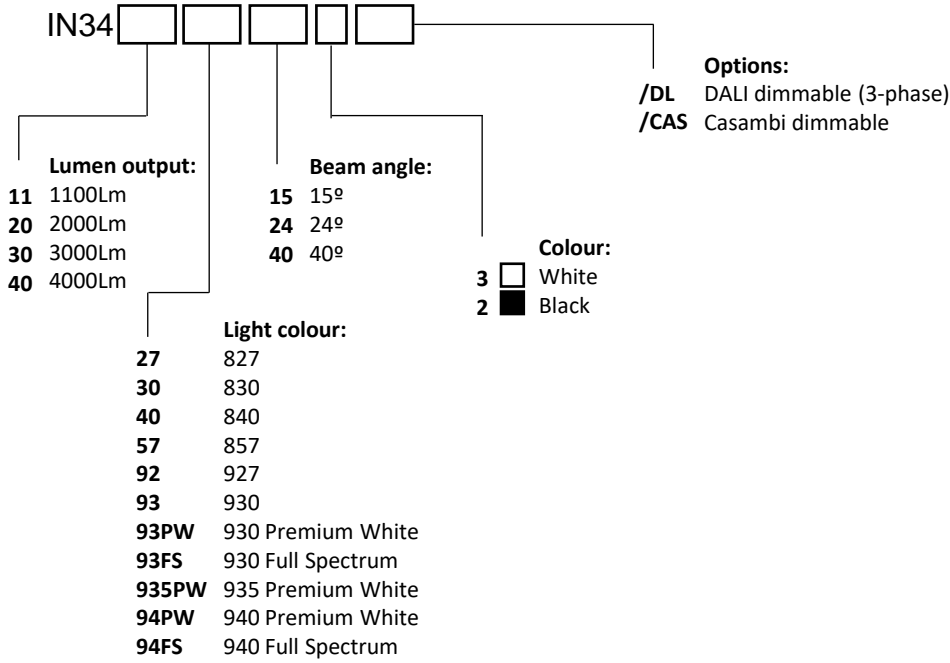

ARTICLE CODE STRUCTURE