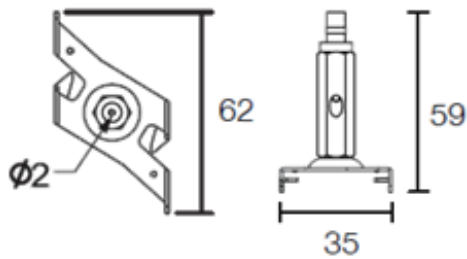

PRO-EZ0449

Accessories Track System

 Wire Suspension EZCLICK NEW

Product code White (RAL 9010) EAN code White	PRO-EZ0449-W 8719747932483
Product code Grey (RAL 7040) EAN code Grey	PRO-EZ0449-S 8719747932490
Product code Black (RAL 9011) EAN code Black	PRO-EZ0449-B 8719747932506
Main materials	Steel, PVC
Net weight per piece	120 g
Inner box / outer box	8 / 96 pcs

Dimensions

Cable length 5m, including mounting kit

**ON THE RIGHT TRACK**