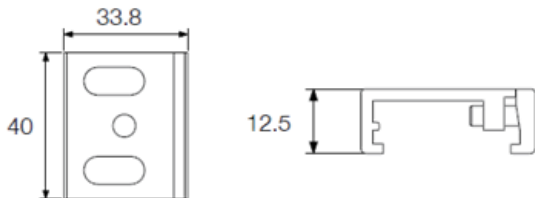

PRO-04SK

Accessories Track System

Mounting Clamp

| | |
|---|-----------------------------|
| Product code White (RAL 9010) EAN code White | PRO-04SK-W 8719747930939 |
| Product code Grey (RAL 7040) EAN code Grey | PRO-04SK-S 8719747930946 |
| Product code Black (RAL 9011) EAN code Black | PRO-04SK-B 8719747930953 |
| Main materials | Steel + Aluminum |
| Net weight per piece | 17 g |
| Inner box / outer box | 30 / 600 pcs |

Dimensions

ON THE RIGHT TRACK