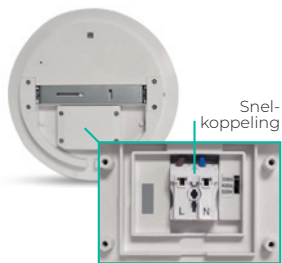

CLIPSO II - CCT

CCT controle